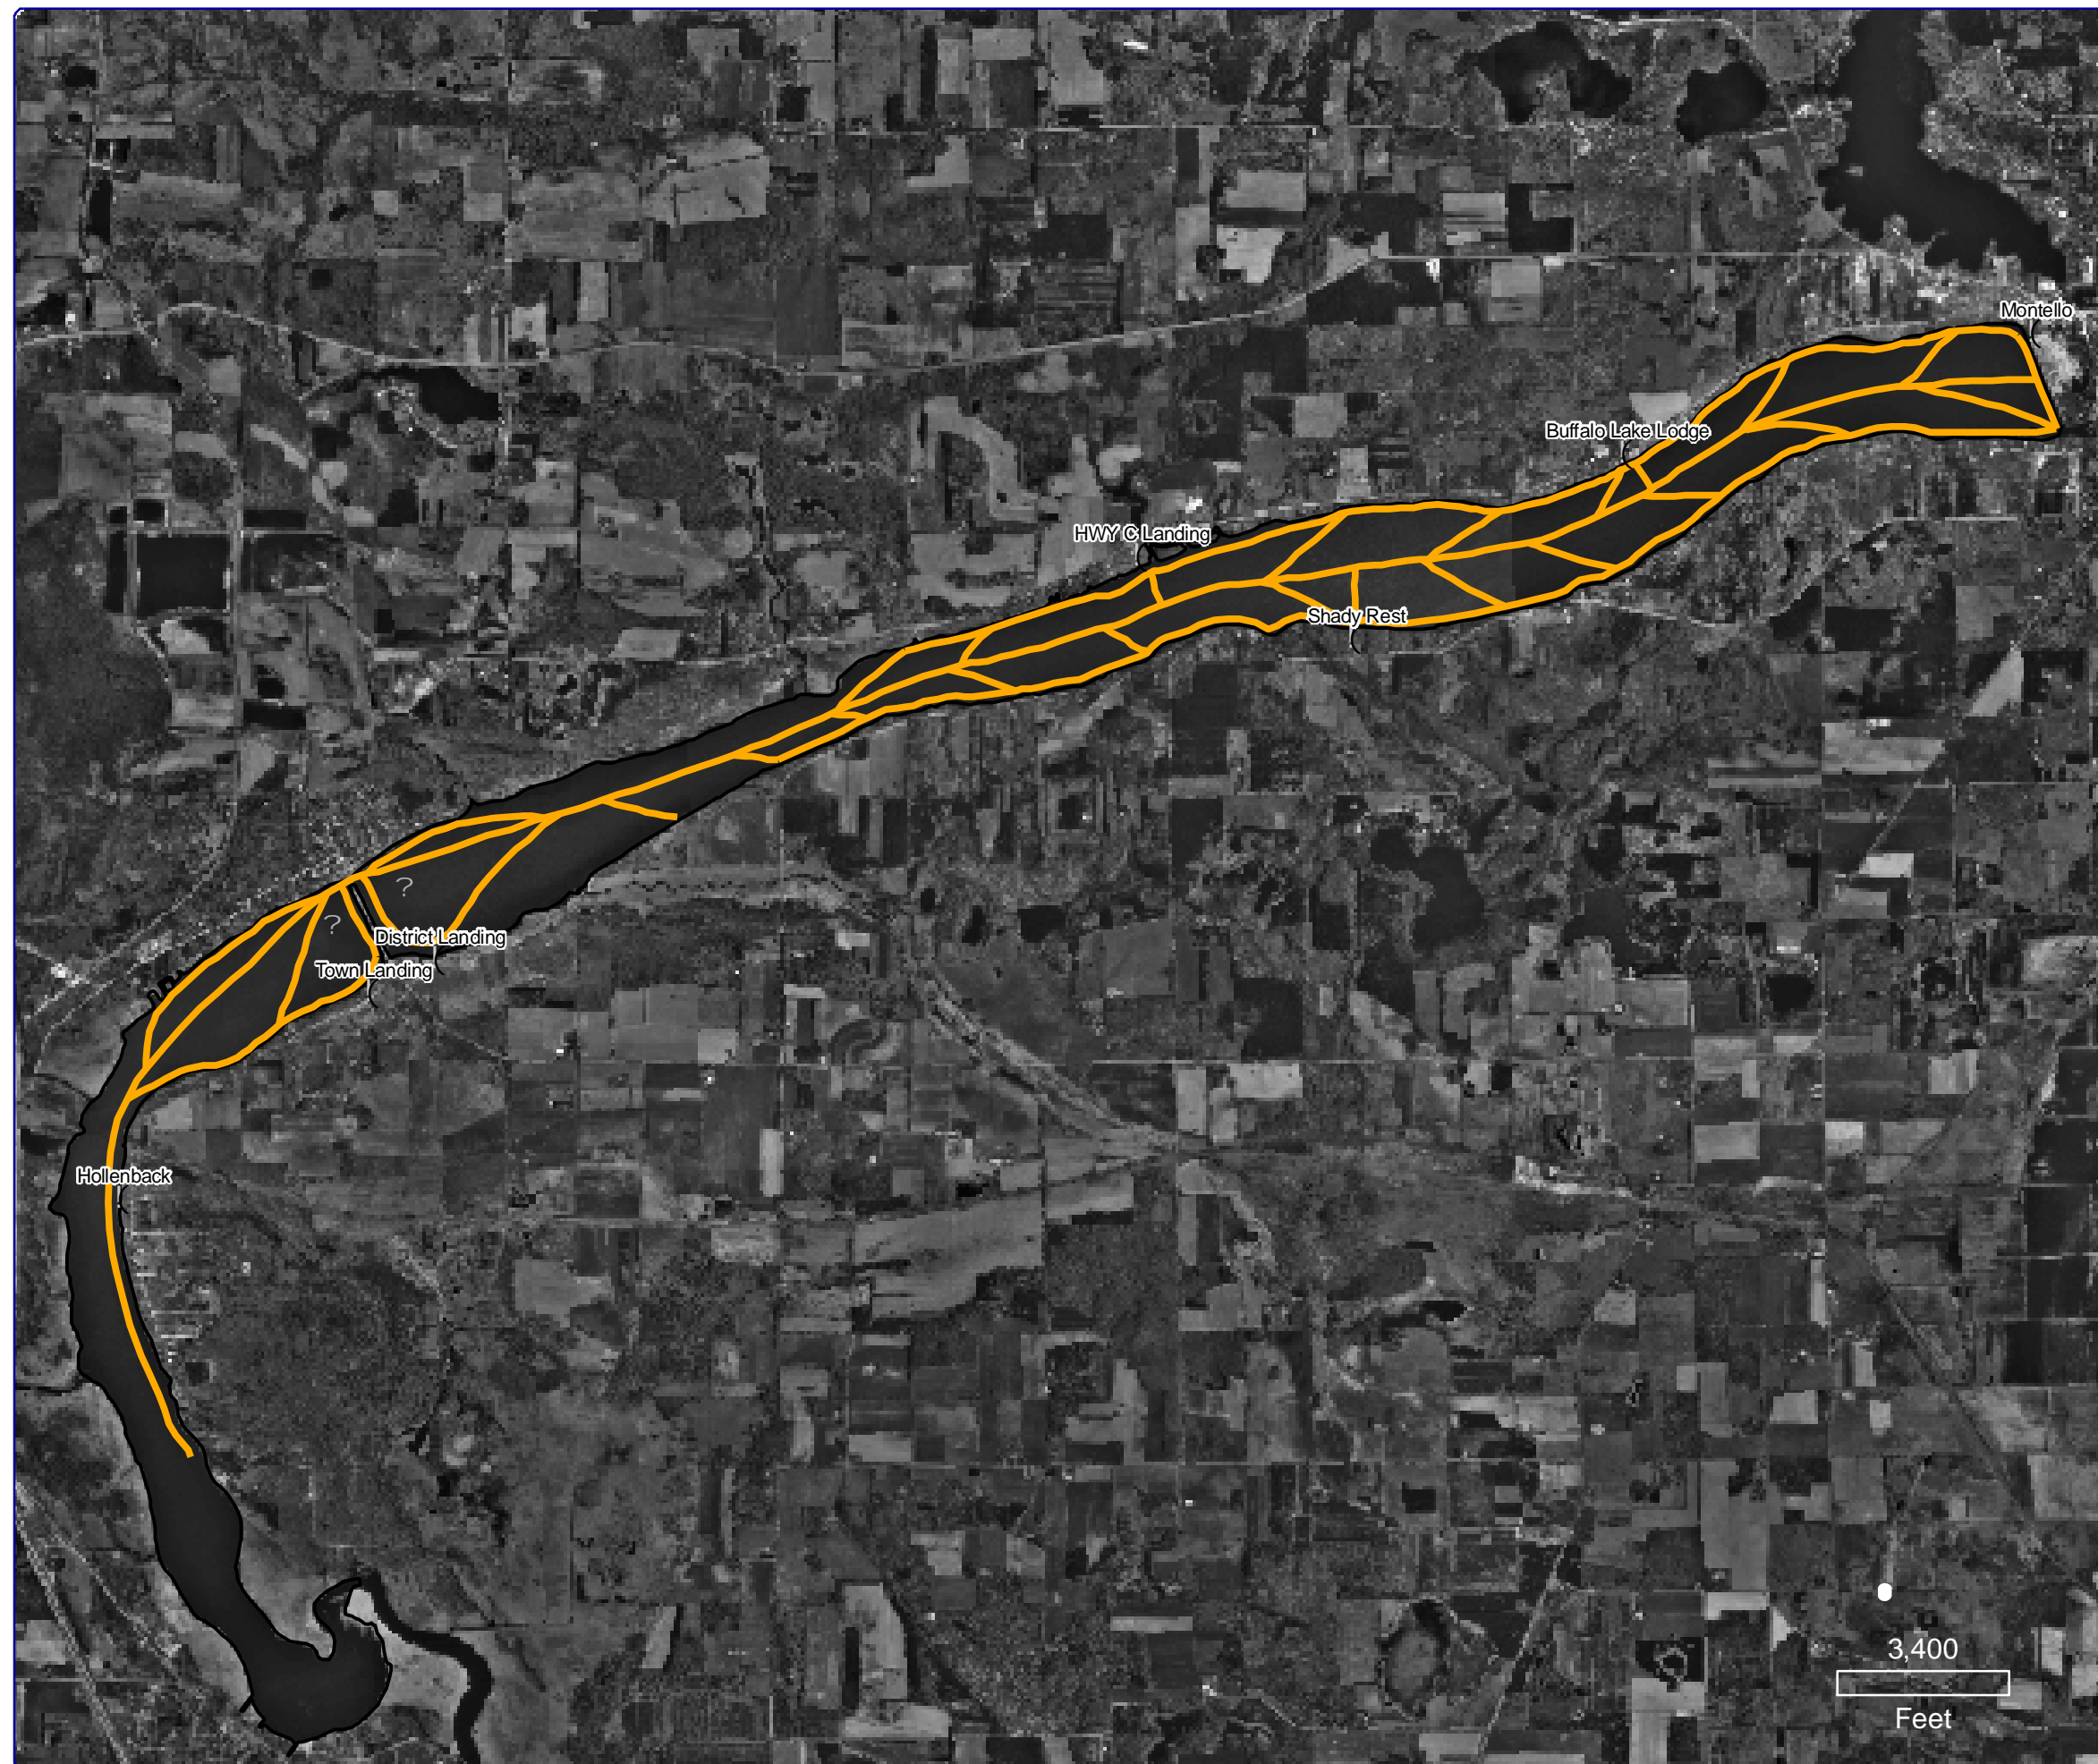

Map 4

Buffalo Lake

Marquette County, Wisconsin

Harvesting Areas & Offloading Sites

Extent of large map shown in red.

Legend

- ? Buoy
- (Offloading Site
- ↘ Navigation Lane

Sources:
 Harvest Areas: BLPRD/USACE
 Orthophotography: ECRPC (1992)
 Map Date: December 9, 2005